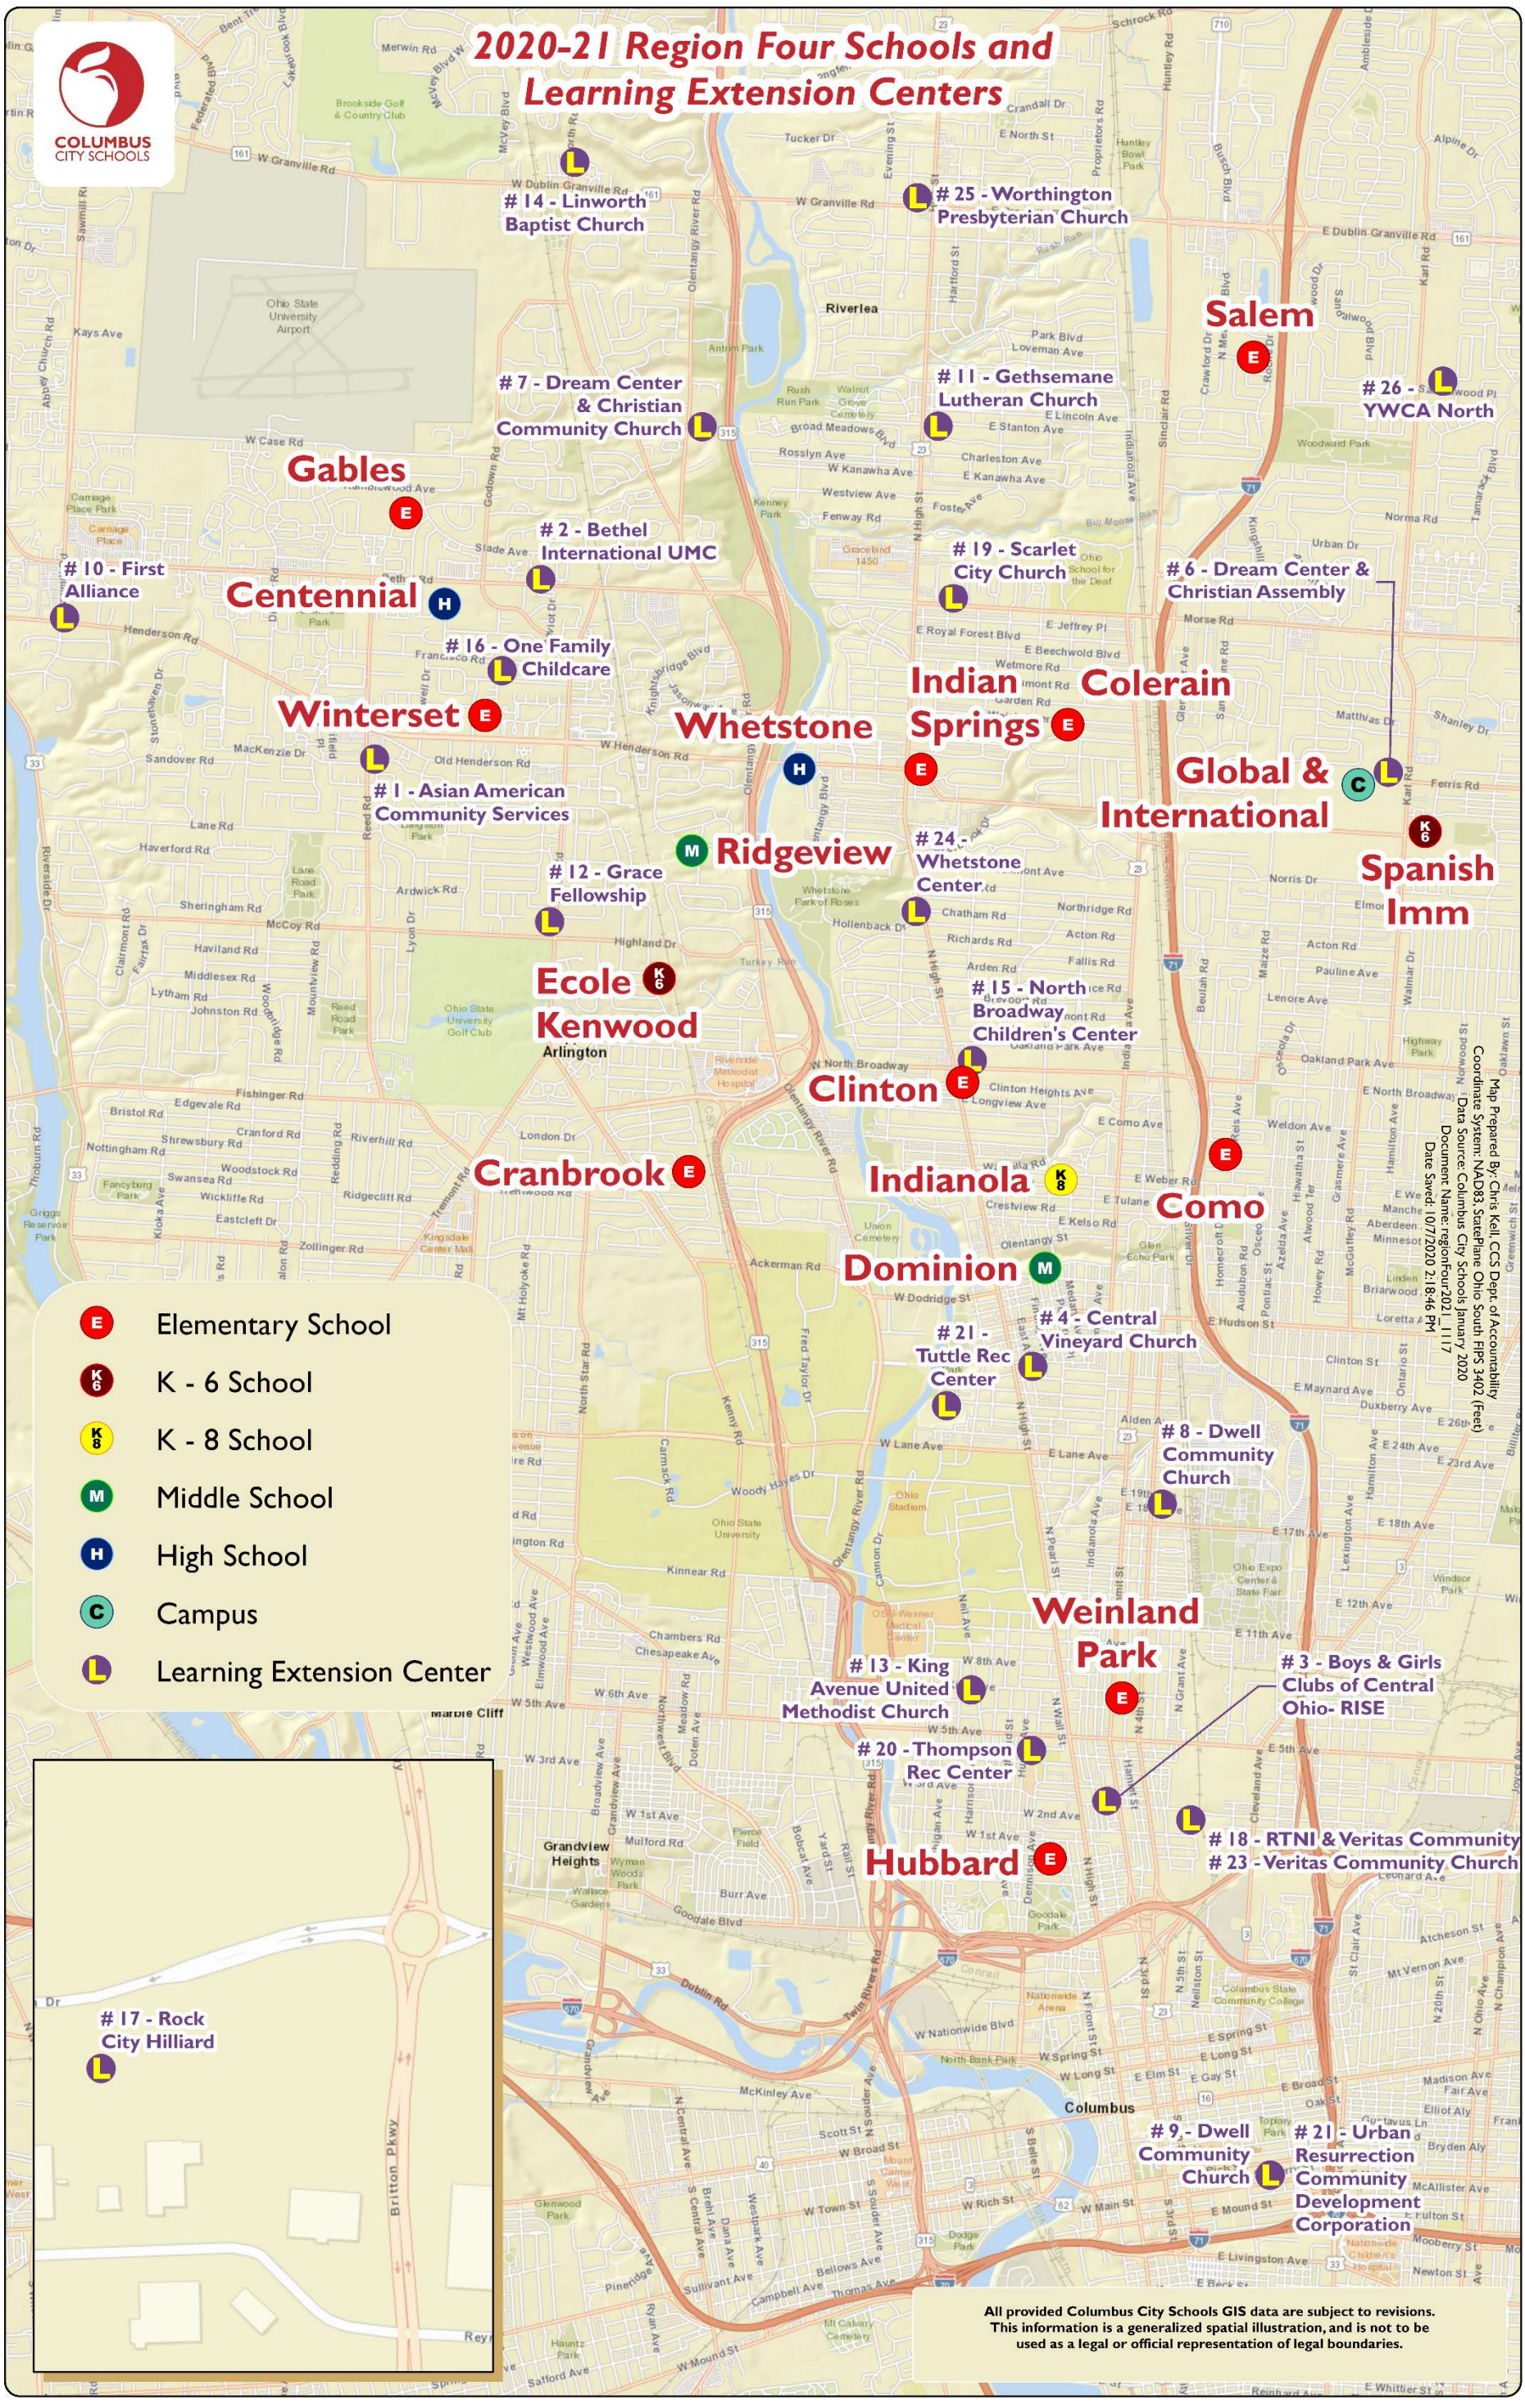

2020-21 Region Four Schools and Learning Extension Centers

Map Prepared by Chris Kell, CCS Dept. of Accountability
Coordinate System: NAD83 StatePlane Ohio South FIPS 3402 (feet)
Data Source: Columbus City Schools January 2020
Document Name: RegionFour2021_1117
Date Saved: 10/7/2020 2:18:46 PM

All provided Columbus City Schools GIS data are subject to revisions.
This information is a generalized spatial illustration, and is not to be used as a legal or official representation of legal boundaries.